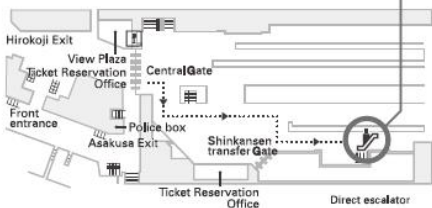

## JR Ueno Station 1F

**66 Massage & Nail Salon**

Refresh Atelier

10:00-22:00

**Book Store**

book express

7:30-22:30(SH22:00)

Japan, Tax-free Counter