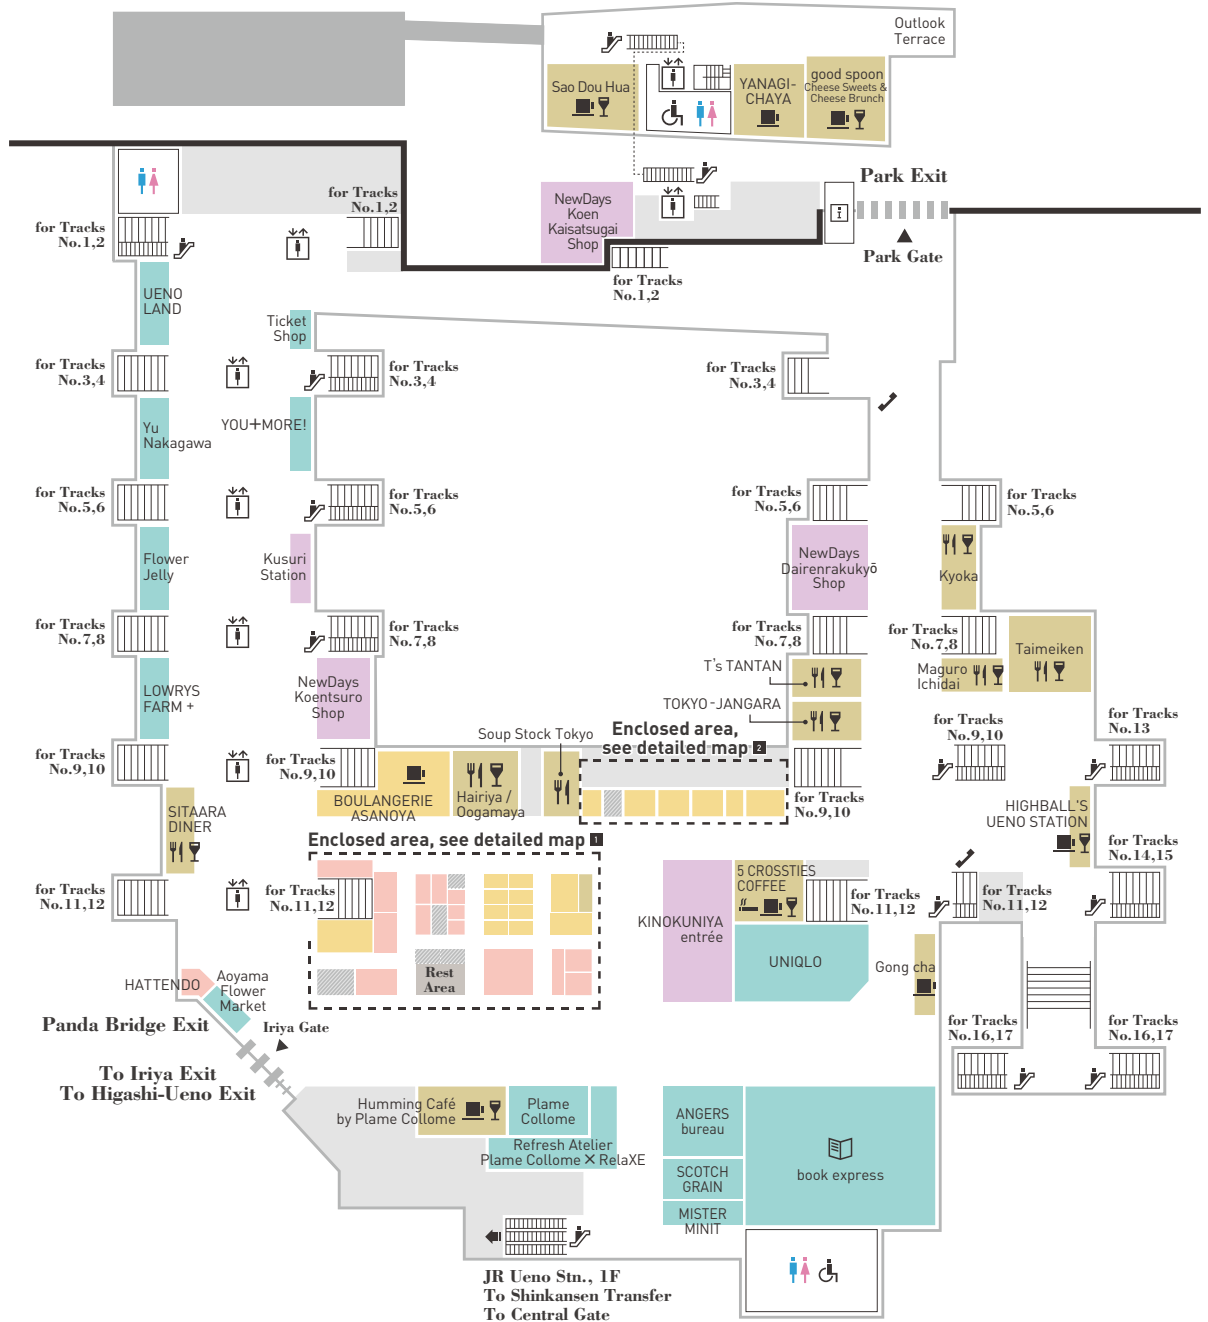

# ecute UENO / floor guide

Outside Gate

2F

Inside Gate

JR Ueno Stn., 3F

1F

## Enclosed area, see detailed map 1

## Enclosed area, see detailed map 2

- Escalator
- Elevator
- Restroom
- Accessible Facility
- Café
- Restaurant
- Smoking Area
- Alcohol Served
- Coin Lockers
- Information Center
- Pay Phone
- Bookstore