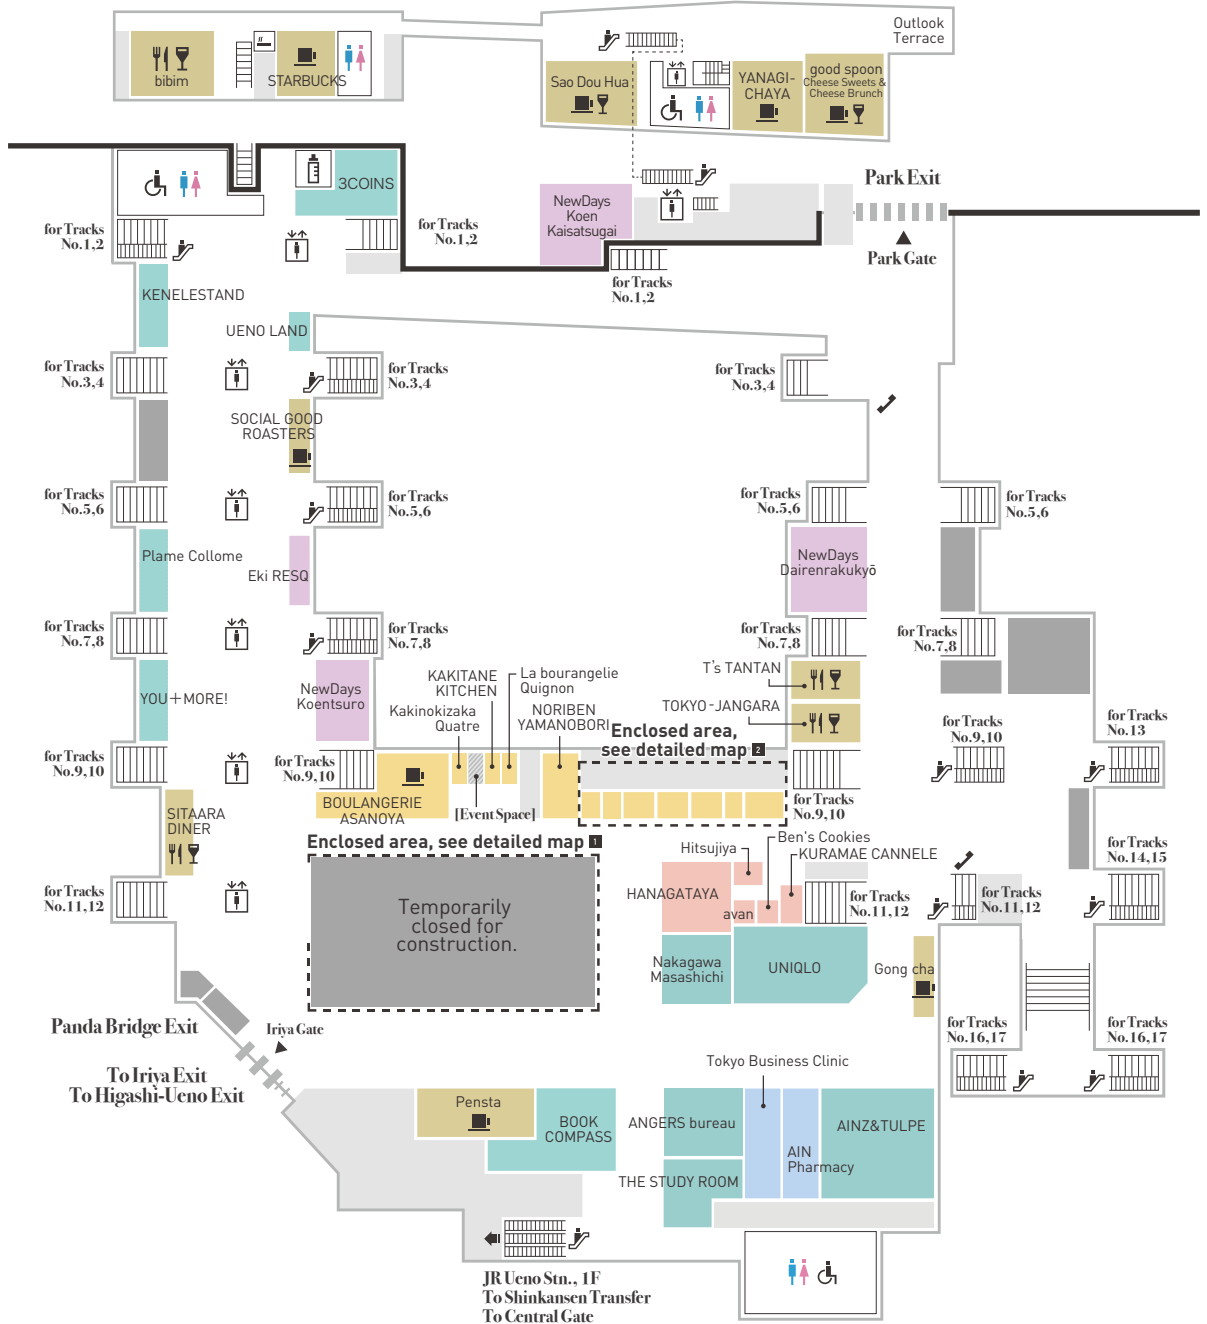

ecute UENO / floor guide

Outside Gate

2F

Inside Gate

JR Ueno Stn., 3F

1F

Enclosed area, see detailed map 1

Enclosed area, see detailed map 2

- Restaurant
- Alcohol Served
- Smoking Area
- Elevator
- Accessible Facility
- VIEW ALTTE
- Pay Phone
- Café
- Bookstore
- Escalator
- Restroom
- Nursery
- Coin Lockers

Multilingual telephone interpretation
All shops support call-in interpretation services for English, Chinese and Korean.