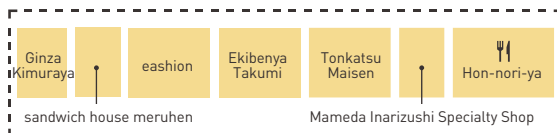

ecute UENO / floor guide

Outside Gate

2F

Inside Gate

JR Ueno Stn., 3F

1F

Enclosed area, see detailed map 1

Enclosed area, see detailed map 2

- Restaurant
- Alcohol Served
- Smoking Area
- Elevator
- Accessible Facility
- VIEW ALTTE
- Pay Phone
- Café
- Bookstore
- Escalator
- Restroom
- Nursery
- Coin Lockers

Multilingual telephone interpretation
All shops support call-in interpretation services for English, Chinese and Korean.