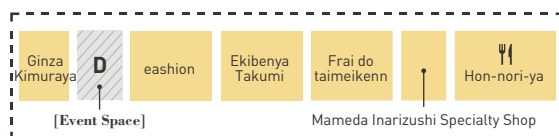

# ecute UENO / floor guide

Outside Gate

2F

Inside Gate

JR Ueno Stn., 3F

1F

## Enclosed area, see detailed map 1

## Enclosed area, see detailed map 2

- Escalator
- Elevator
- Restroom
- Accessible Facility
- Café
- Restaurant
- Smoking Area
- Alcohol Served
- Coin Lockers
- Information Center
- Pay Phone
- Bookstore