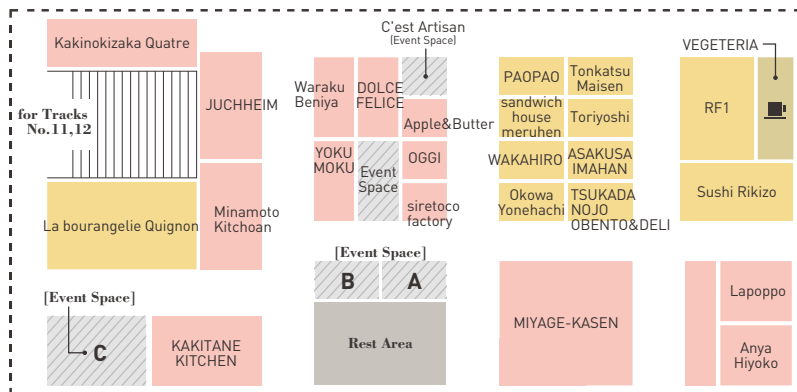

# ecute UENO / floor guide

Outside Gate

2F

Inside Gate

JR Ueno Stn., 3F

1F

## Enclosed area, see detailed map 1

## Enclosed area, see detailed map 2

- Escalator
- Elevator
- Restroom
- Accessible Facility
- Café
- Restaurant
- Smoking Area
- Alcohol Served
- Coin Lockers
- Information Center
- Pay Phone
- Bookstore