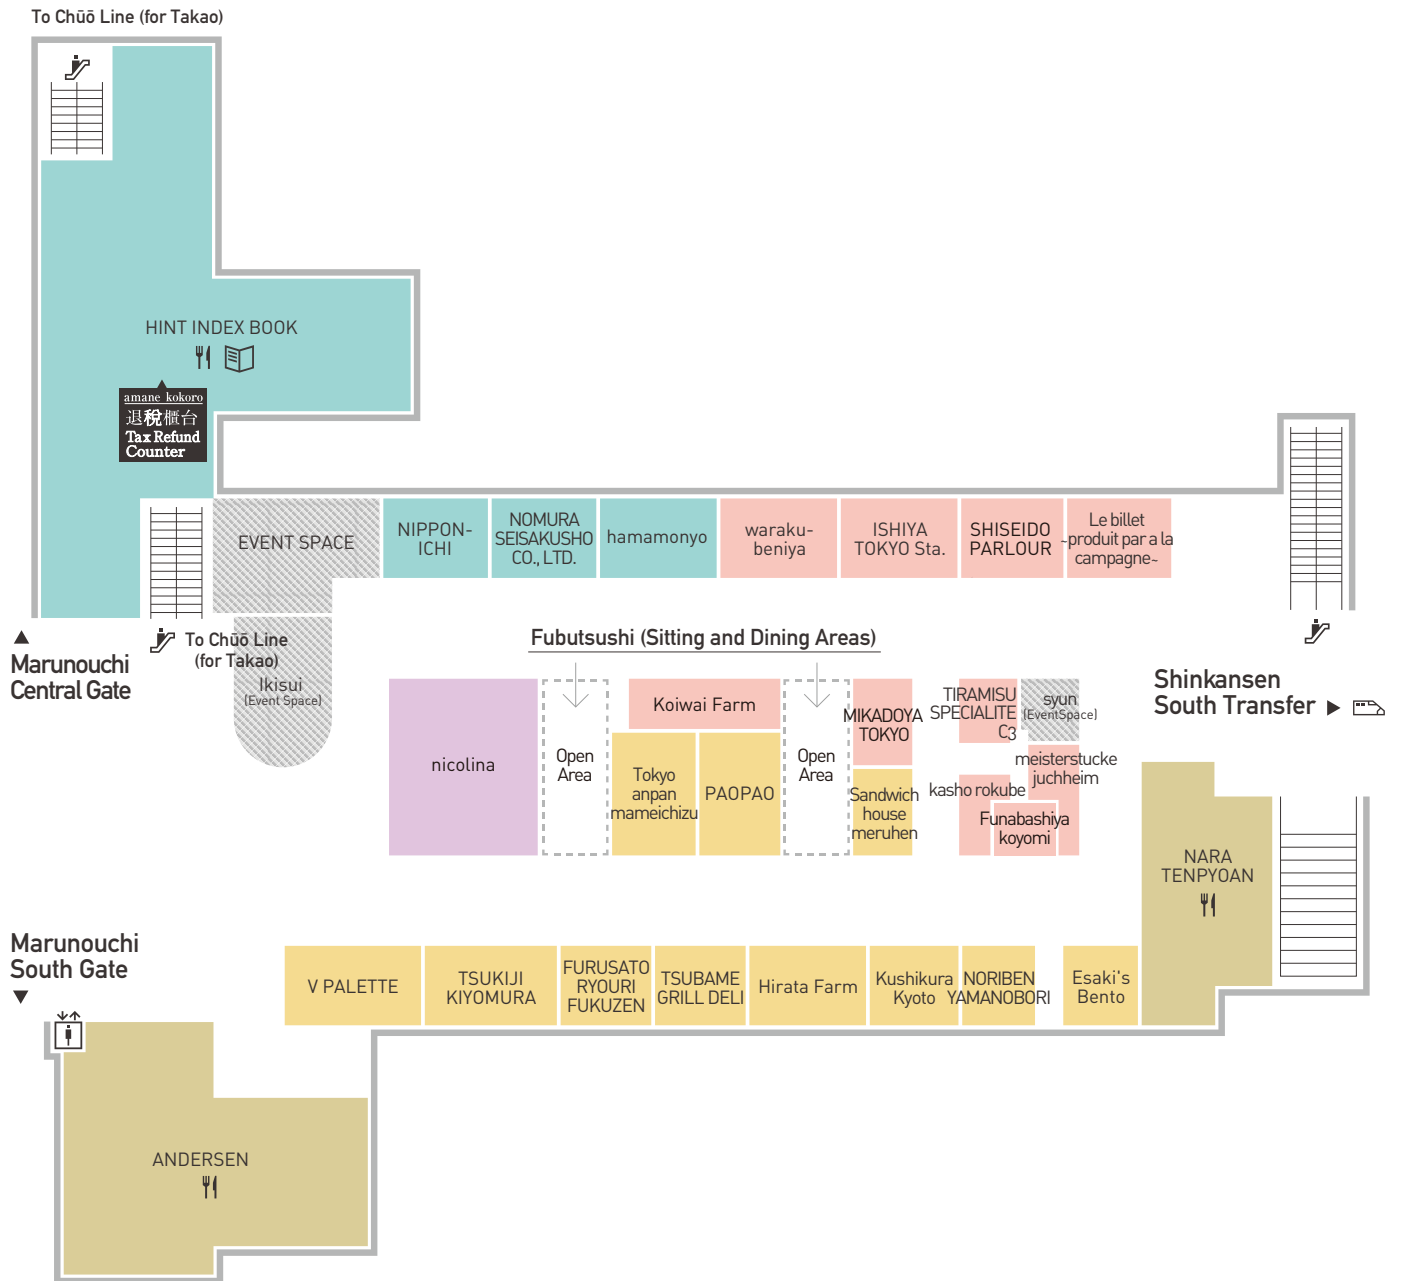

FLOOR GUIDE ecute Tokyo

Restaurant, Café

Escalator

Elevator

Shinkansen Line