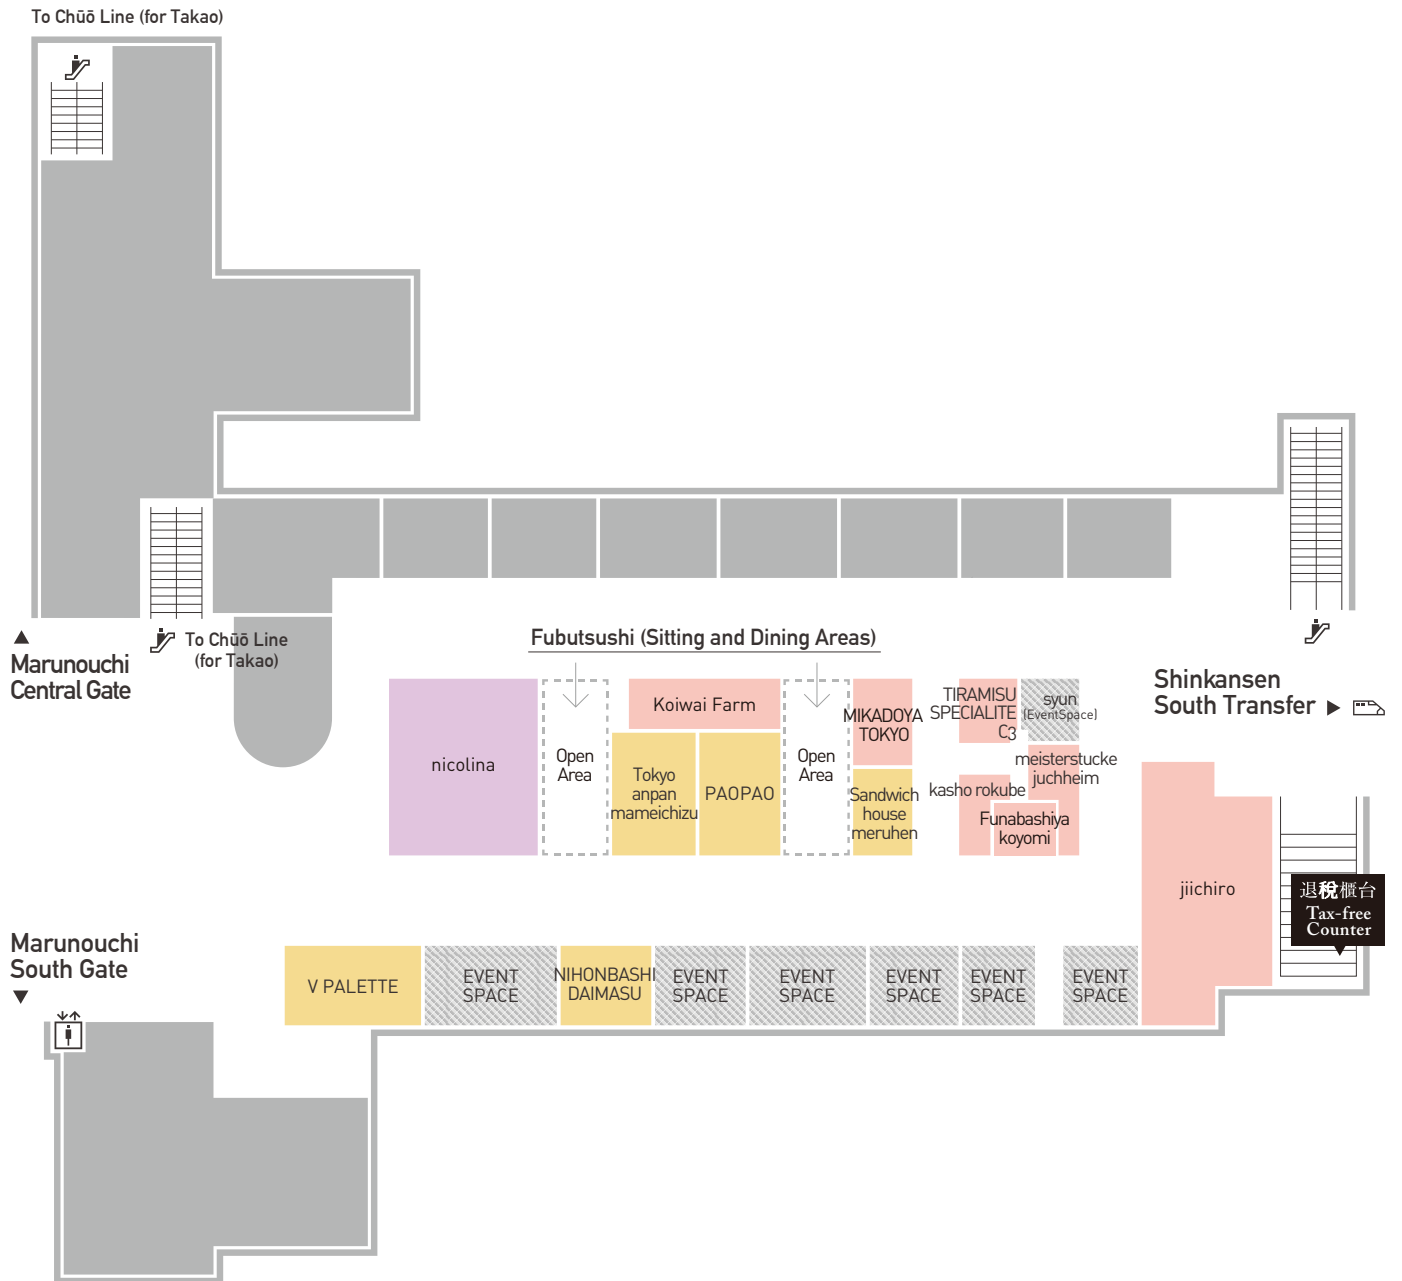

# FLOOR GUIDE ecute Tokyo

Restaurant, Café

Escalator

Elevator

Shinkansen Line