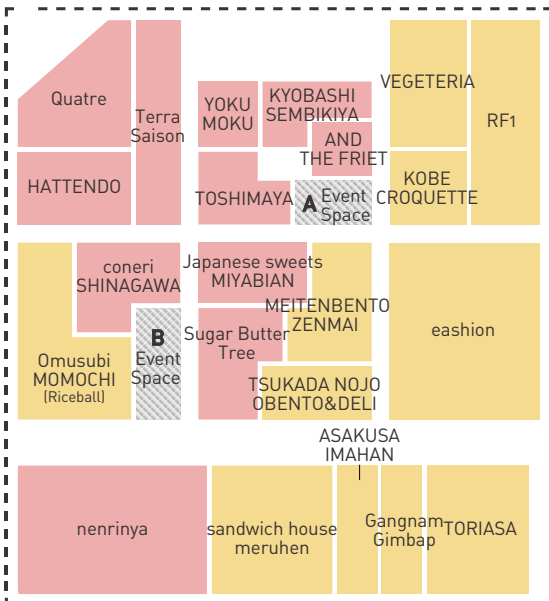

FLOOR GUIDE ecute Shinagawa South

Food Area

Multilingual telephone interpretation

All shops support call-in interpretation services for English, Chinese and Korean.

Restaurant

Restroom

Café

Accessible Facility

Escalator

Smoking Area

Elevator

Coin Lockers