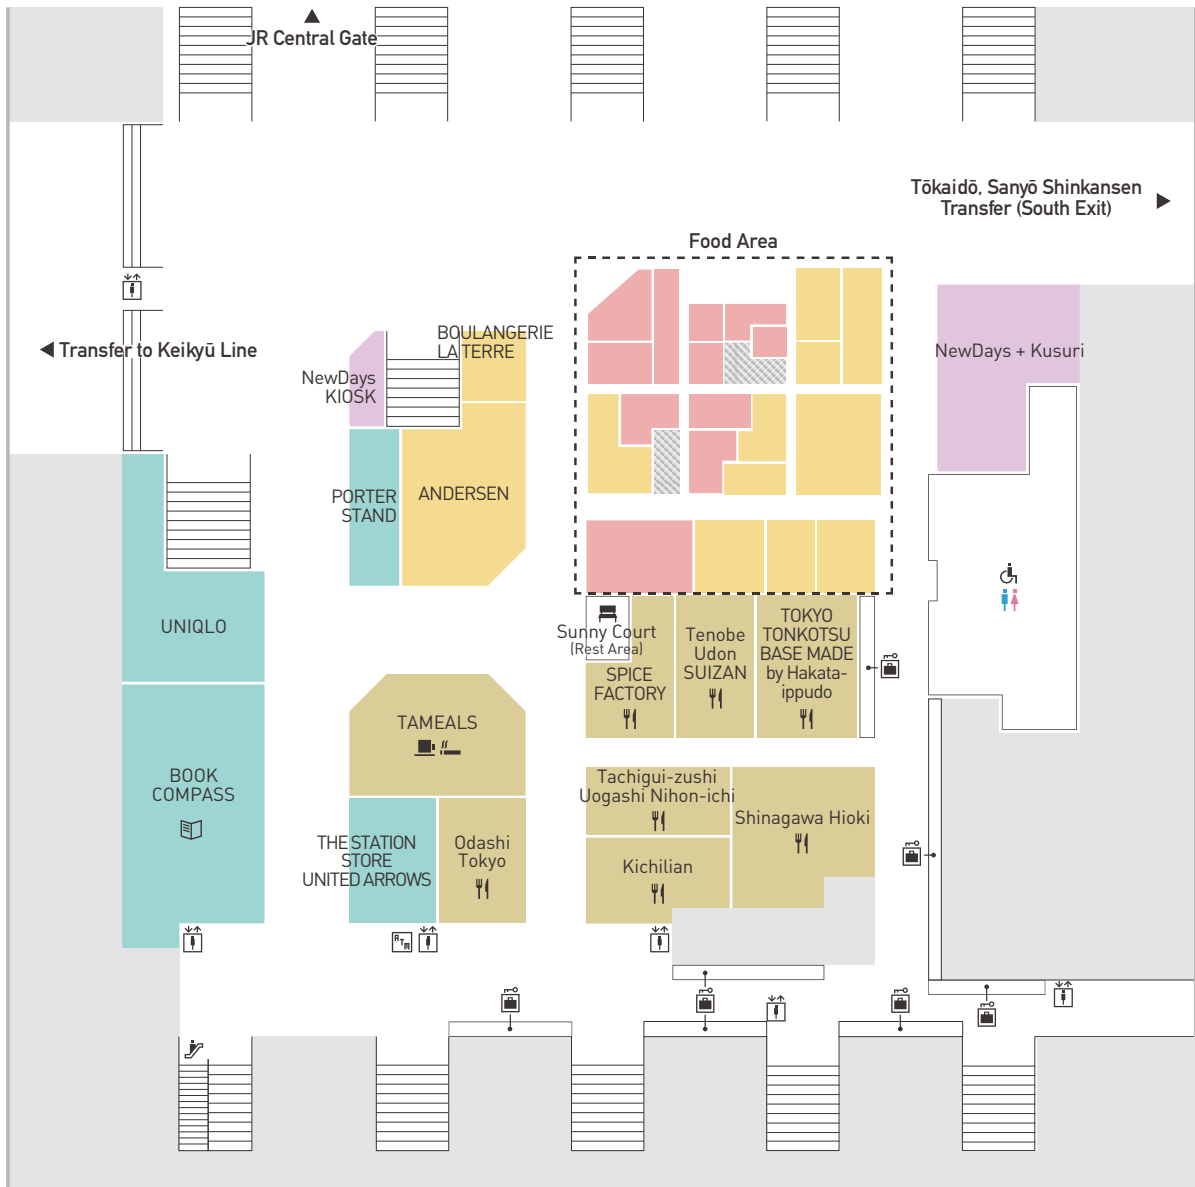

FLOOR GUIDE ecute Shinagawa South

Food Area

Multilingual telephone interpretation

All shops support call-in interpretation services for English, Chinese and Korean.

Restaurant

Restroom

Café

Accessible Facility

Escalator

Smoking Area

Elevator

Coin Lockers