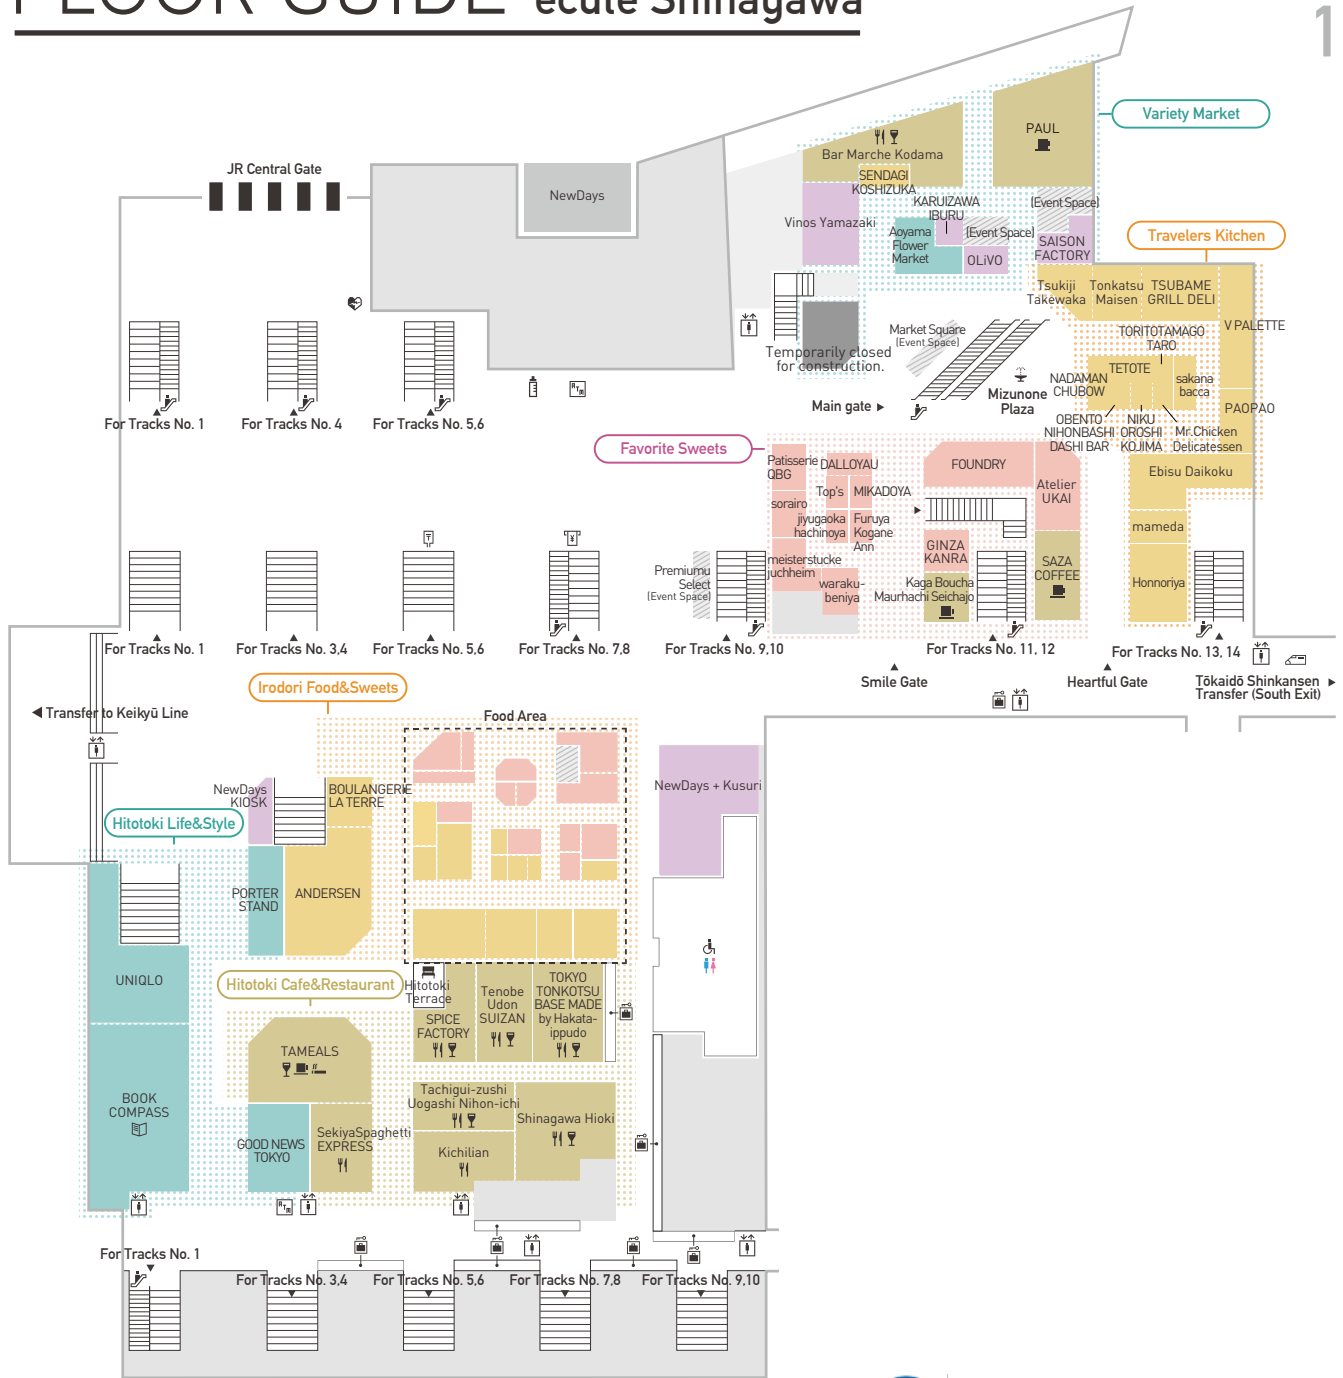

FLOOR GUIDE ecute Shinagawa

1F

Multilingual telephone interpretation
All shops support call-in interpretation services for English, Chinese and Korean.

- Escalator
- Elevator
- Restroom
- Accessible Facility
- Baby Bed
- Smoking Area
- Restaurant
- Alcohol Served
- Dining Area
- Coin Lockers
- AED
- Pay Phone
- Mailbox
- View ALTE (ATM)
- Shinkansen Line

FLOOR GUIDE **ecute Shinagawa**

Multilingual telephone interpretation

All shops support call-in interpretation services for English, Chinese and Korean.

 Escalator

 Elevator

 Restroom

 Accessible Facility

 Baby Bed

 Restaurant

 Alcohol Served