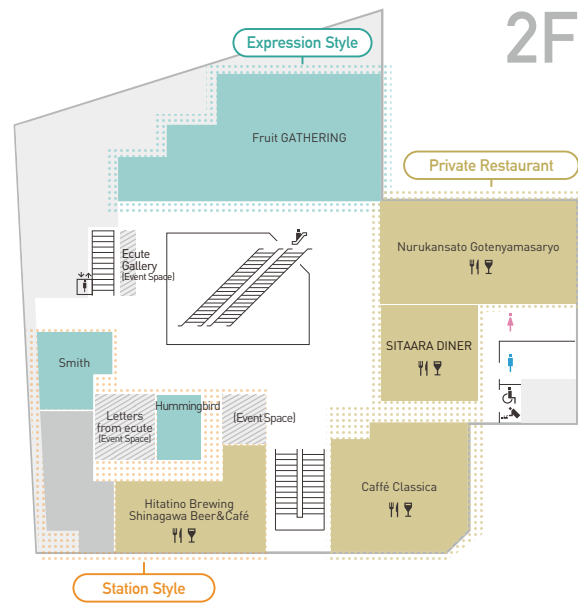

FLOOR GUIDE ecute Shinagawa

1F

Multilingual telephone interpretation
All shops support call-in interpretation services for English, Chinese and Korean.

- Escalator
- Elevator
- Restroom
- Accessible Facility
- Baby Bed
- Smoking Area
- Restaurant
- Alcohol Served
- Dining Area
- Coin Lockers
- AED
- Pay Phone
- Mailbox
- View ALTE (ATM)
- Shinkansen Line

FLOOR GUIDE **ecute Shinagawa**

Multilingual telephone interpretation

All shops support call-in interpretation services for English, Chinese and Korean.

 Escalator

 Elevator

 Restroom

 Accessible Facility

 Baby Bed

 Restaurant

 Alcohol Served