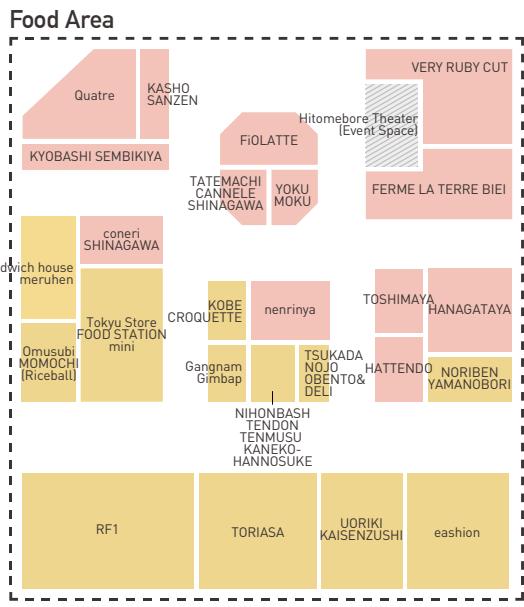

FLOOR GUIDE ecute Shinagawa

1F

Multilingual telephone interpretation
All shops support call-in interpretation services for English, Chinese and Korean.

- Escalator
- Elevator
- Restroom
- Accessible Facility
- Baby Bed
- Smoking Area
- Restaurant
- Alcohol Served
- Dining Area
- Coin Lockers
- AED
- Pay Phone
- Mailbox
- View ALTE (ATM)
- Shinkansen Line

FLOOR GUIDE **ecute Shinagawa**

Multilingual telephone interpretation

All shops support call-in interpretation services for English, Chinese and Korean.

 Escalator

 Elevator

 Restroom

 Accessible Facility

 Baby Bed

 Restaurant

 Alcohol Served