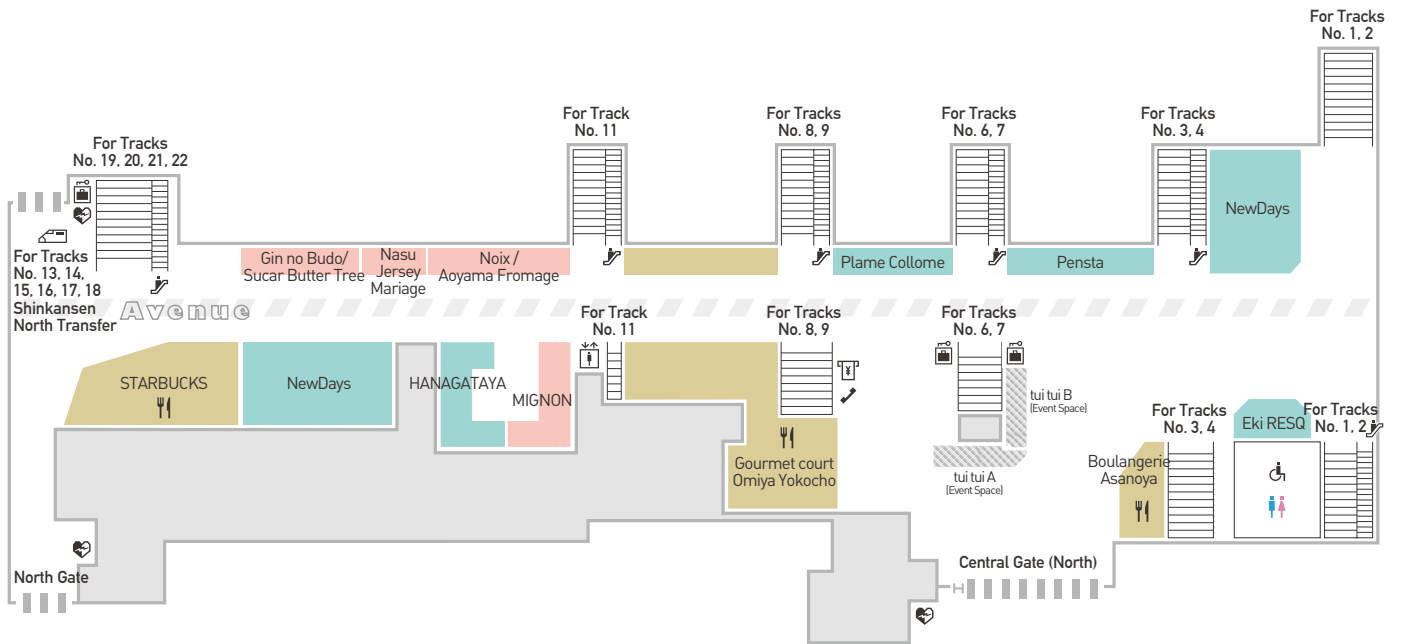

FLOOR GUIDE ecute Omiya North

JR-EAST FREE Wi-Fi

JR-East offers free Wi-Fi services to foreign visitors to Japan through their "JR-EAST FREE Wi-Fi". The service can be accessed in some areas of ecute Omiya North.

Restaurant, Café

Escalator

Elevator

Restroom

Accessible Facility

Coin Lockers

Pay Phone

VIEW ALTTE

AED

Shinkansen Line