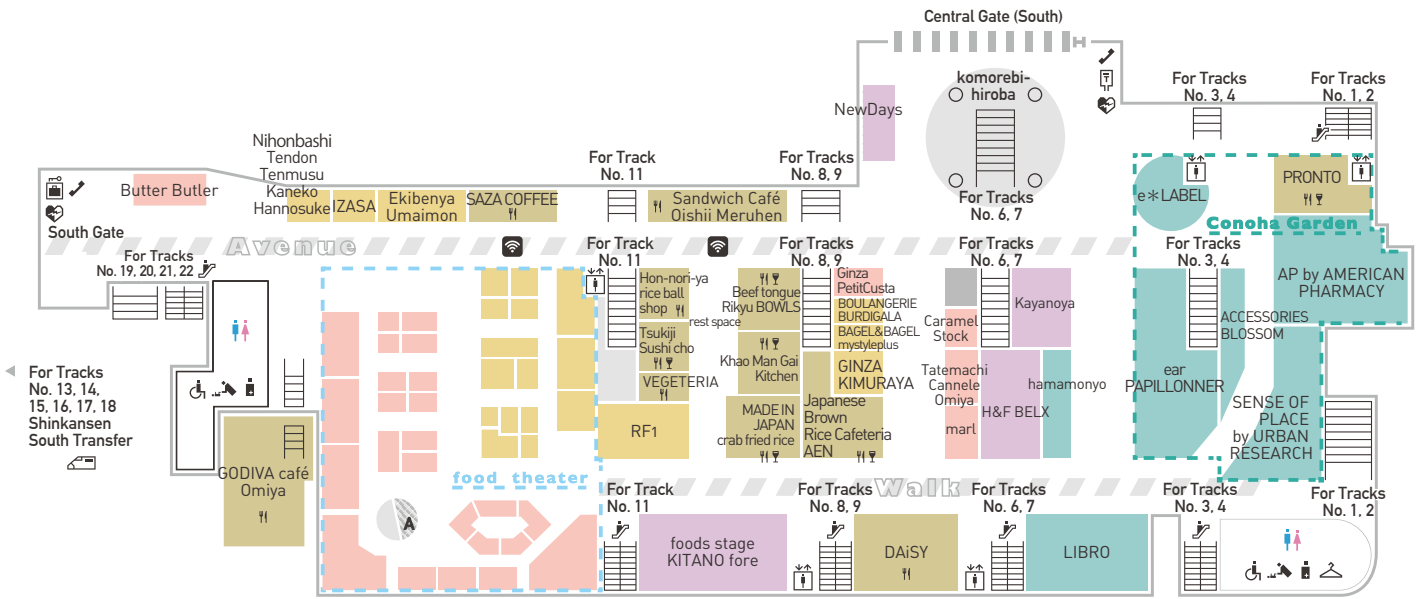

FLOOR GUIDE ecute Omiya

food theater

JR-EAST FREE Wi-Fi

JR-East offers free Wi-Fi services to foreign visitors to Japan through their "JR-EAST FREE Wi-Fi". The service can be accessed in some areas of ecute Omiya.

- | | | | |
|------------------|---------------------|-----------|------------------|
| Restaurant, Café | Alcohol Served | Escalator | Elevator |
| Restroom | Accessible Facility | Baby Bed | Ostomate Support |
| Fitting Room | Coin Lockers | Pay Phone | Mailbox |
| Shinkansen Line | Wi-Fi Spot | AED | |