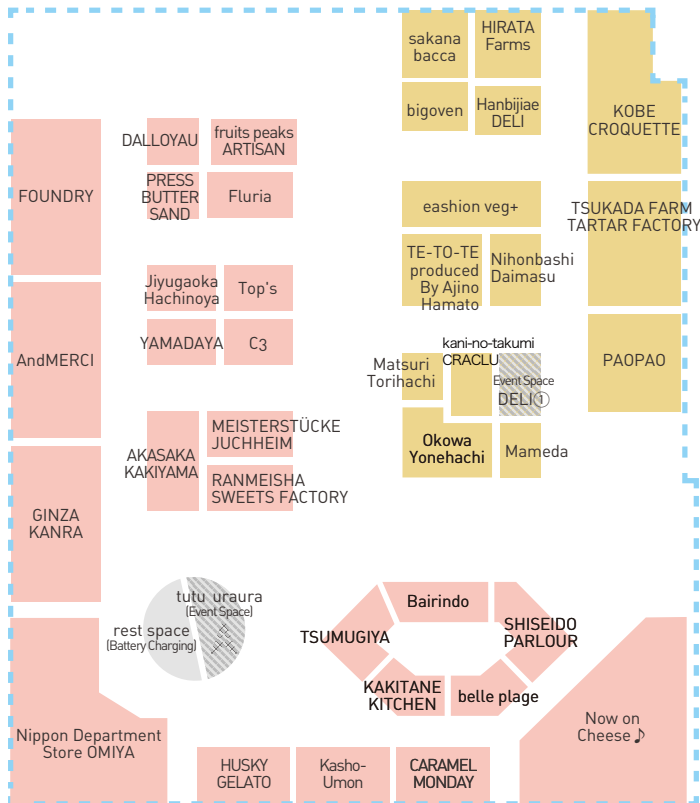

FLOOR GUIDE ecute Omiya

food theater

JR-EAST FREE Wi-Fi

JR-East offers free Wi-Fi services to foreign visitors to Japan through their "JR-EAST FREE Wi-Fi". The service can be accessed in some areas of ecute Omiya.

- | | | | |
|------------------|---------------------|-----------|------------------|
| Restaurant, Café | Alcohol Served | Escalator | Elevator |
| Restroom | Accessible Facility | Baby Bed | Ostomate Support |
| Fitting Room | Coin Lockers | Pay Phone | Mailbox |
| Shinkansen Line | Wi-Fi Spot | AED | |