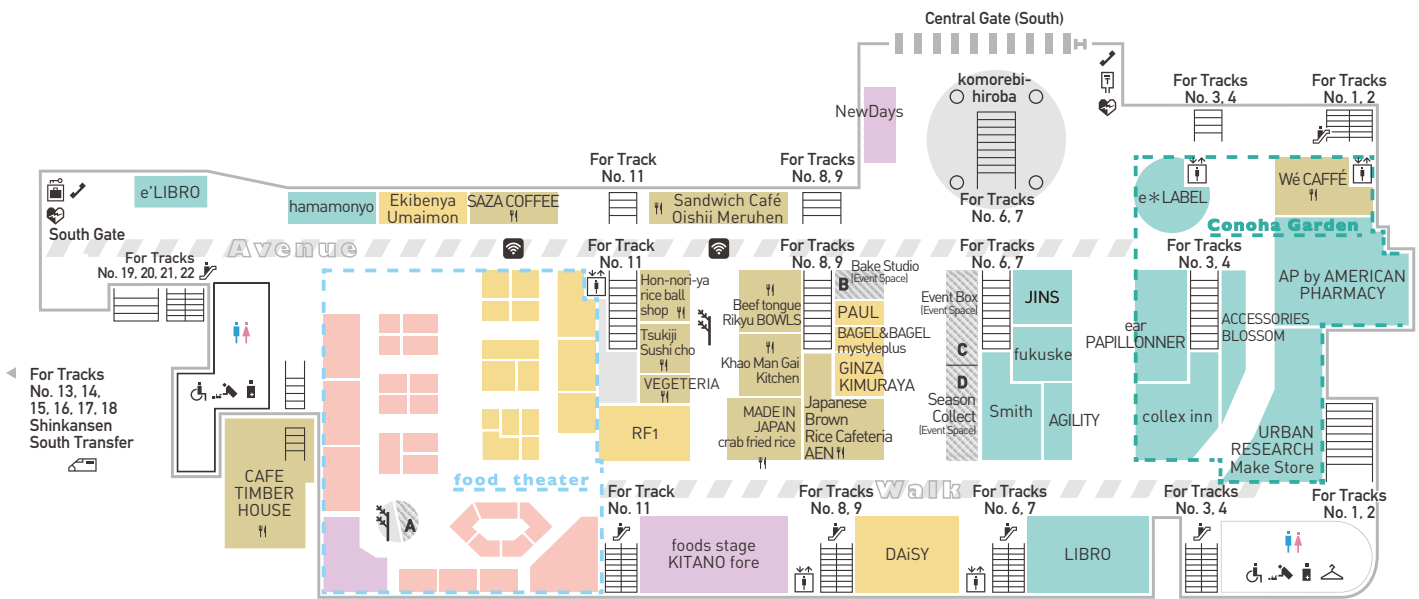

# FLOOR GUIDE ecute Omiya

## food theater

### JR-EAST FREE Wi-Fi

JR-East offers free Wi-Fi services to foreign visitors to Japan through their "JR-EAST FREE Wi-Fi". The service can be accessed in some areas of ecute Omiya.

- Restaurant, Café
- Free Space
- Escalator
- Elevator
- Restroom
- Accessible Facility
- Baby Bed
- Ostomate Support
- Fitting Room
- Coin Lockers
- Pay Phone
- Mailbox
- Shinkansen Line
- Wi-Fi Spot
- AED