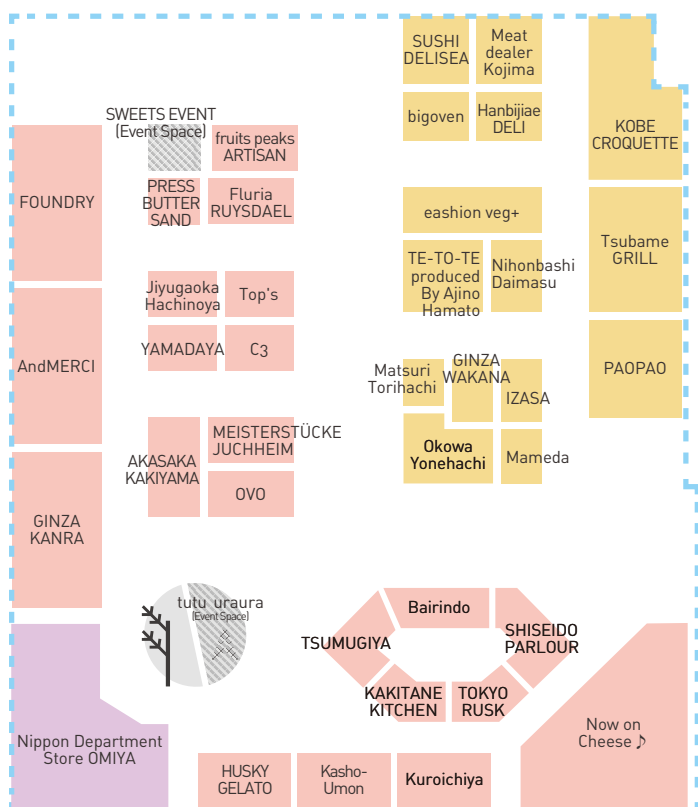

# FLOOR GUIDE ecute Omiya

## food theater

### JR-EAST FREE Wi-Fi

JR-East offers free Wi-Fi services to foreign visitors to Japan through their "JR-EAST FREE Wi-Fi". The service can be accessed in some areas of ecute Omiya.

- Restaurant, Café
- Free Space
- Escalator
- Elevator
- Restroom
- Accessible Facility
- Baby Bed
- Ostomate Support
- Fitting Room
- Coin Lockers
- Pay Phone
- Mailbox
- Shinkansen Line
- Wi-Fi Spot
- AED