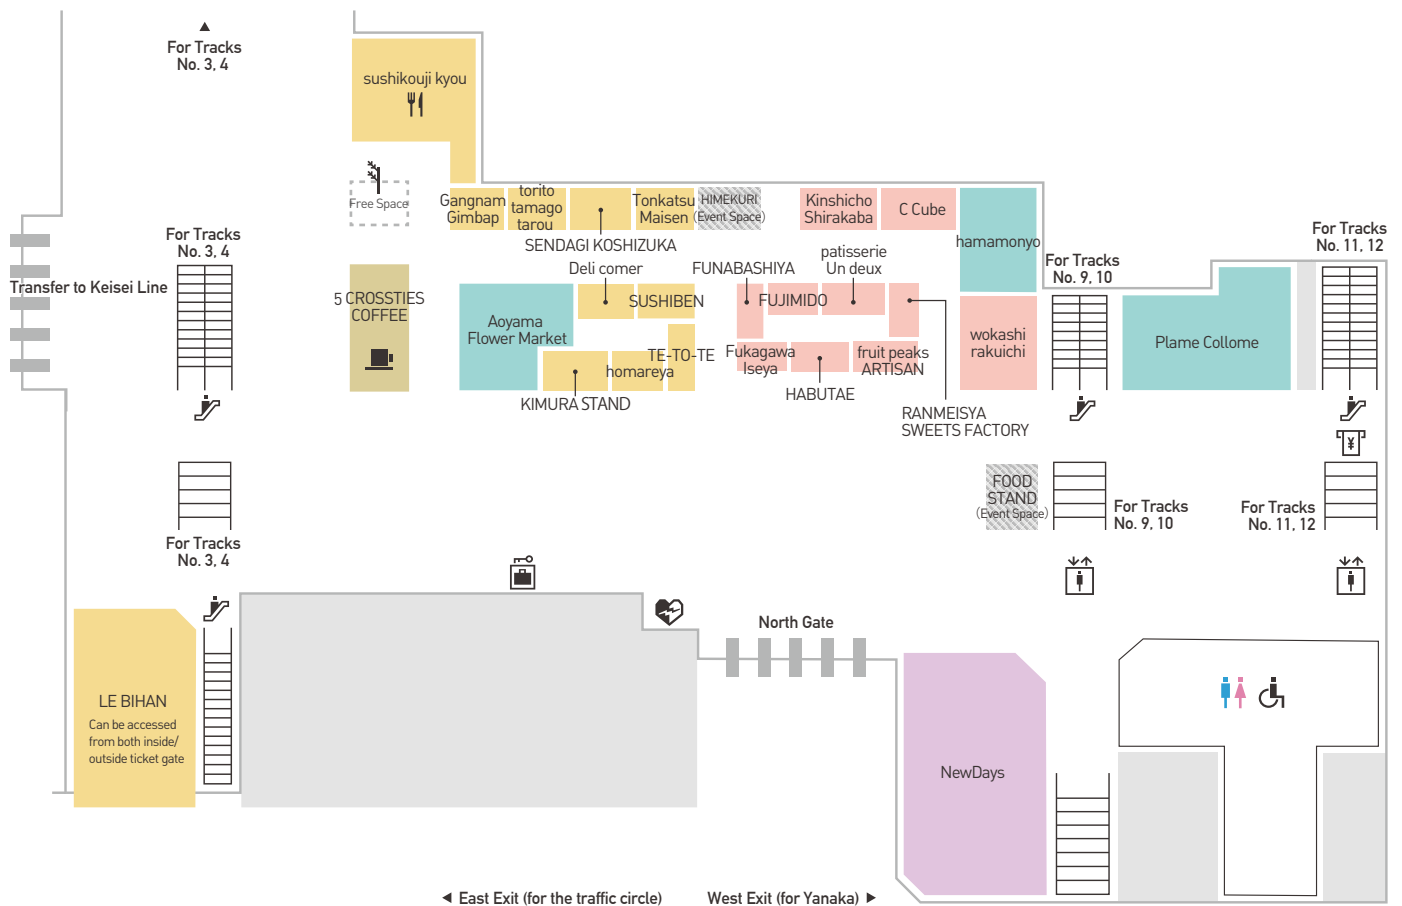

# FLOOR GUIDE *ecute Nippori*

- |            |          |                     |              |
|------------|----------|---------------------|--------------|
| Eat-in     | Café     | Free Space          | Escalator    |
| Elevator   | Restroom | Accessible Facility | Coin Lockers |
| VIEW ALTTE | AED      |                     |              |