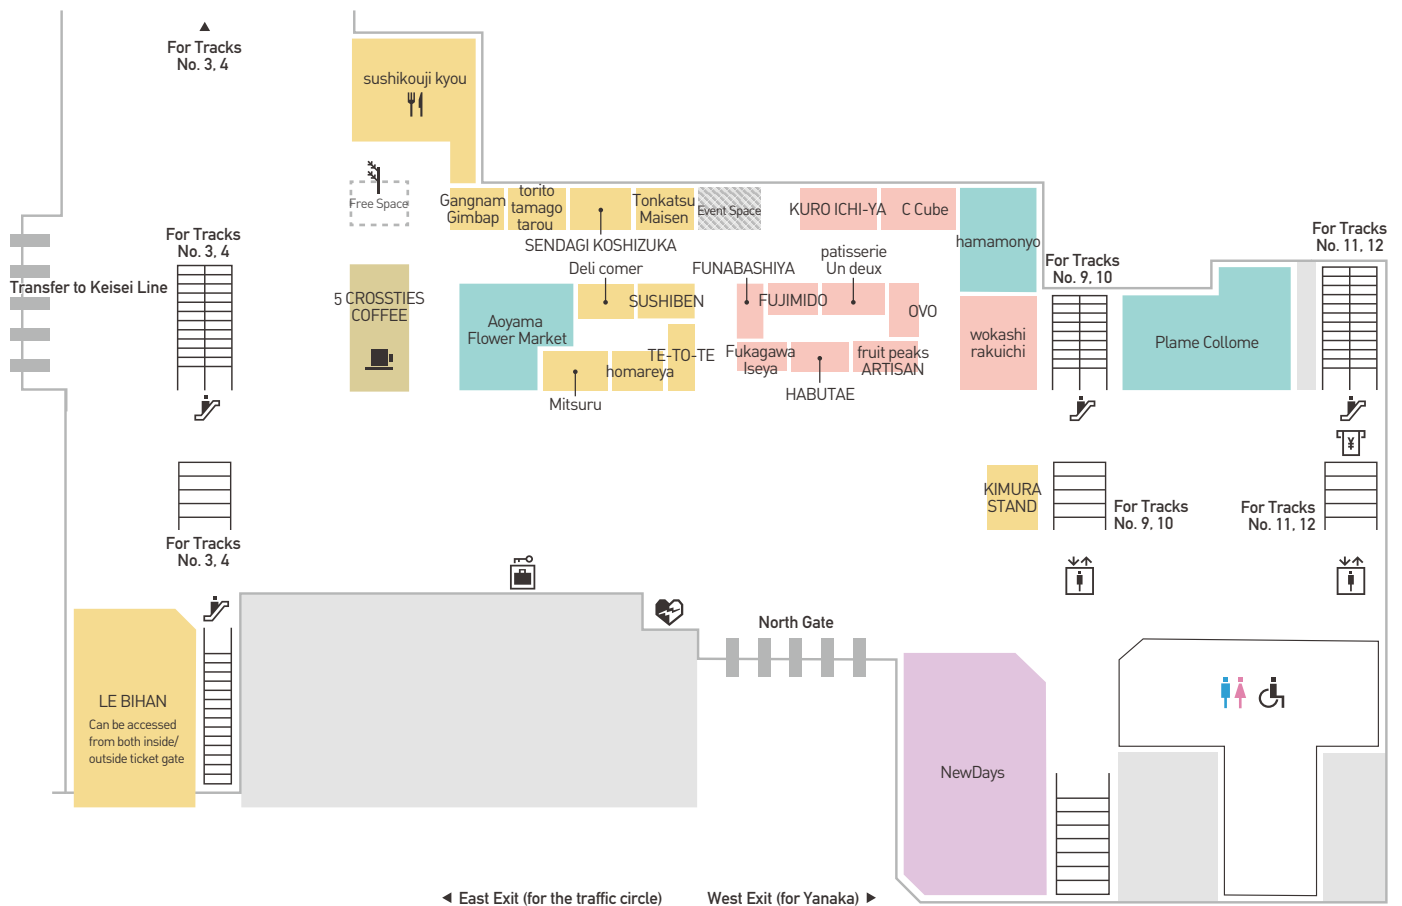

FLOOR GUIDE ecute Nippori

- Eat-in
- Café
- Free Space
- Escalator
- Elevator
- Restroom
- Accessible Facility
- Coin Lockers
- VIEW ALTTE
- AED