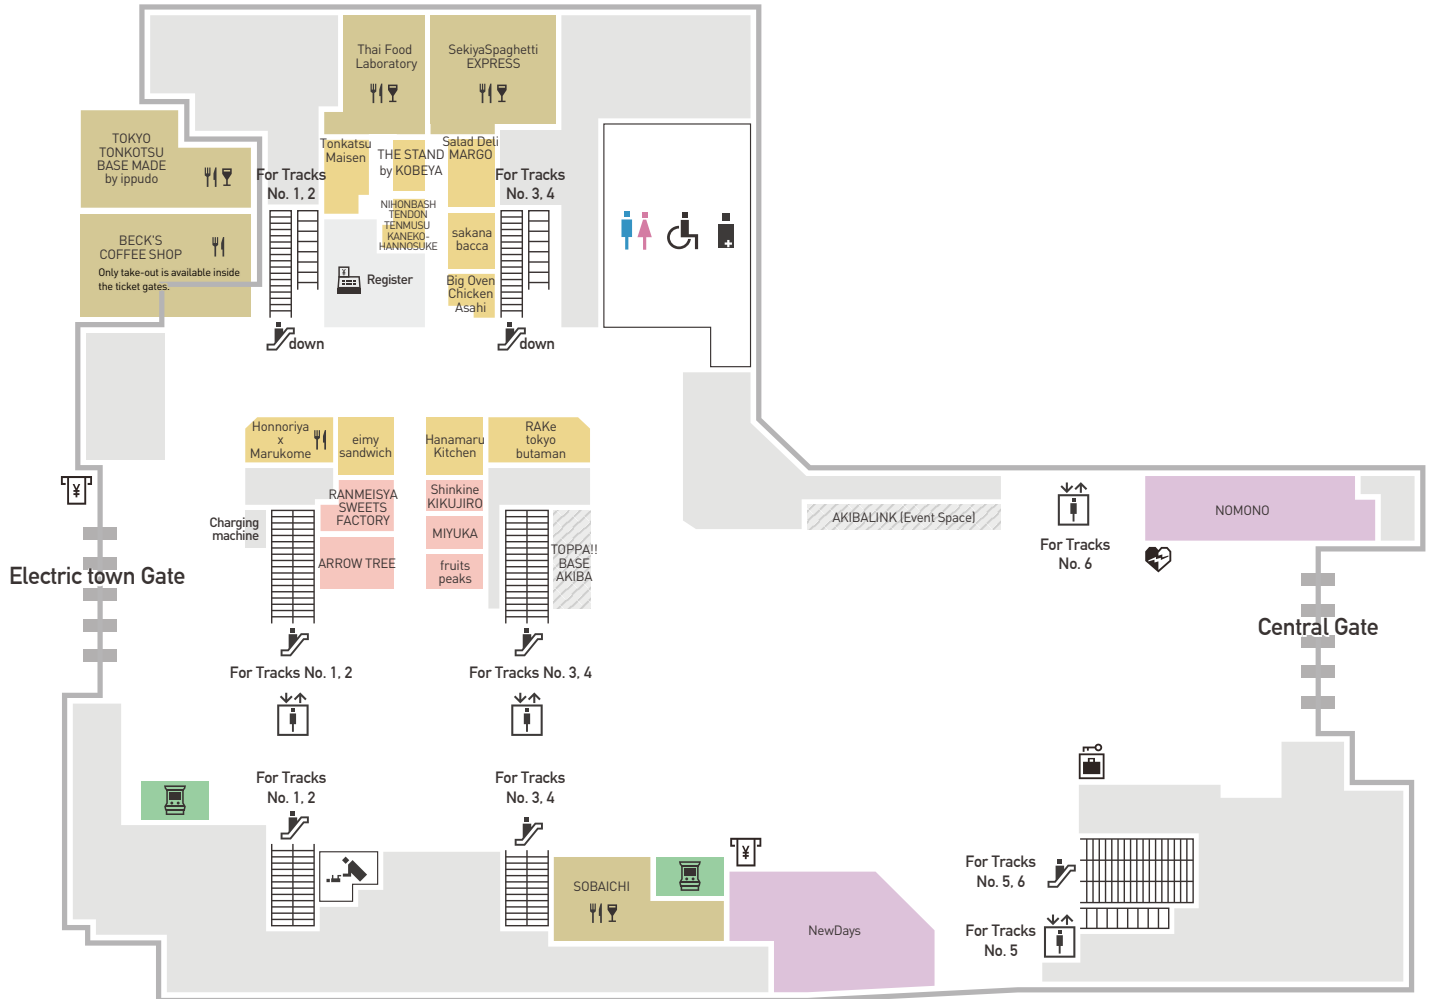

FLOOR GUIDE ecute Akihabara

- | | | | |
|-----------------------|------------------|------------|---------------------|
| Escalator | Elevator | Restroom | Accessible Facility |
| Baby Bed | Ostomate Support | Restaurant | Café |
| Alcohol Served | Coin Lockers | AED | VIEW ALTTE |
| Register (Some shops) | Game | | |