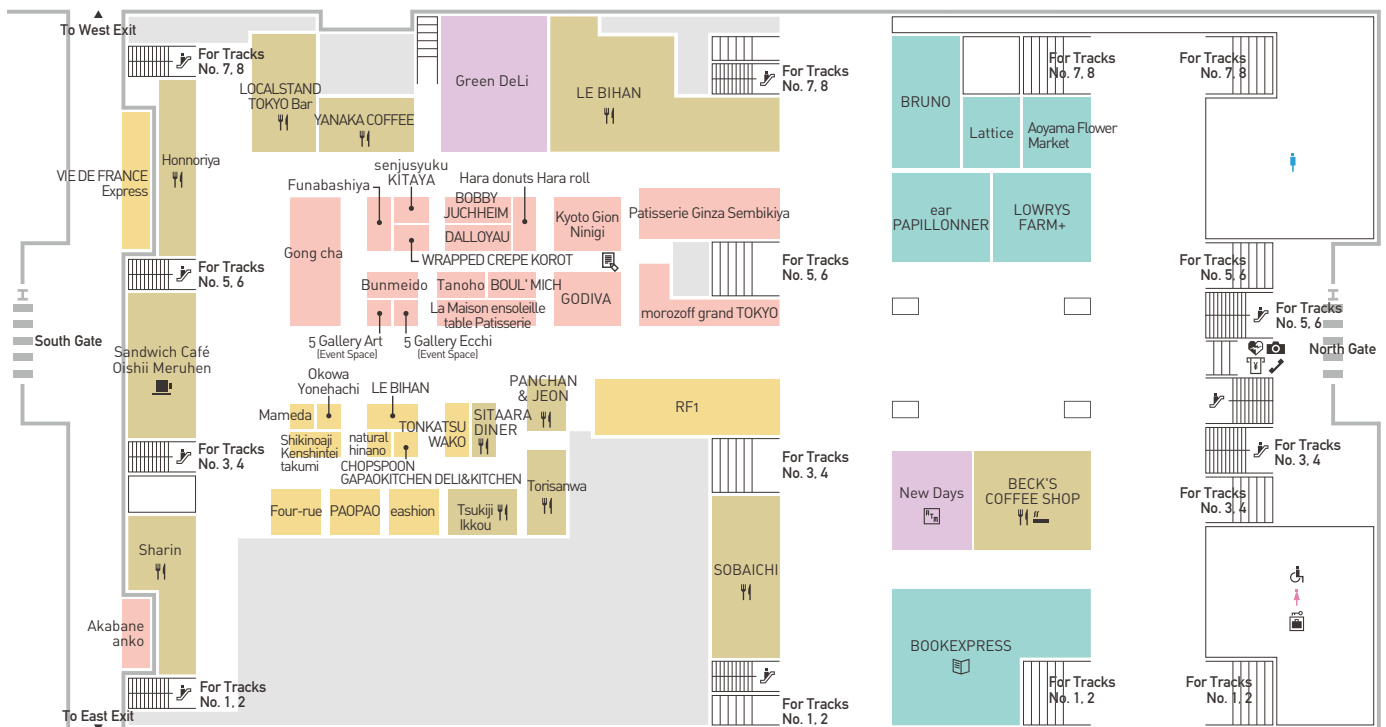

# FLOOR GUIDE ecute Akabane

- |                     |              |              |           |
|---------------------|--------------|--------------|-----------|
| Restaurant          | Café         | Escalator    | Restroom  |
| Accessible Facility | Smoking Area | Coin Lockers | Pay Phone |
| VIEW ALTTE          | AED          |              |           |